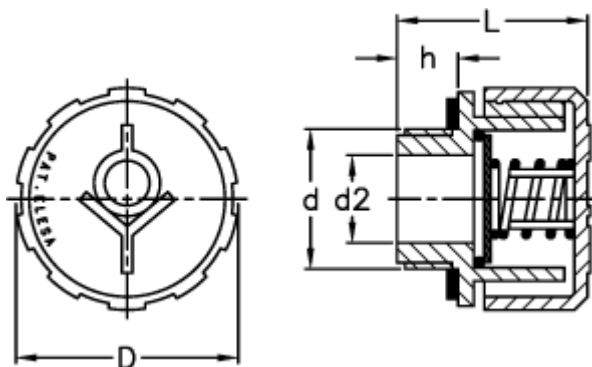

# Data Sheet

Article number: 2311054646

Description: E+G Valve breather cap  
SFV.22x1.5-100 mb

## Measures

---

D = 31

d = M22x1,5

d2 = 10

h = 9.5

L = 29.5